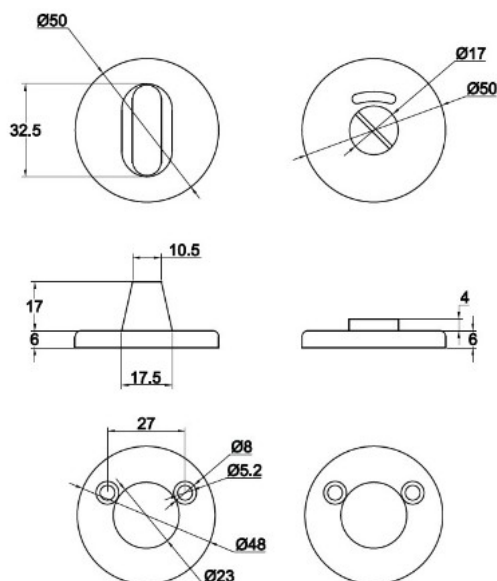

## Description:

Thumbturn & Release "Pop" Brushed Brass, SS-304, W/ Indicator F/38-45mm Doors, CC:27mm  
Mounting Plate, 2 Pcs., Cut Off Screws M4x60mm + 2 Pcs. Sleeve Nuts M4x16mm, 1 Pcs, 5x5x60mm  
Spindle, 1 Pcs 8x8x60mm Spindle

## Item number:

22.23.312-0

Units	Box	Carton	HS Code	Barcode
Pcs.	1	9	8302411000	
				5704866521406